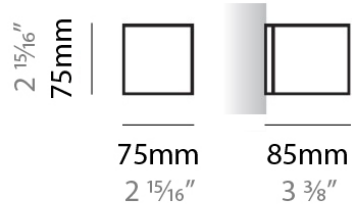

TOY SURFACE

D83147-WHI

GENERAL

Series: Toy _____
Brand: Panzeri _____
Division: Design _____
Mounting Type: Surface _____
Mounting Location: Wall _____

PHYSICAL

Shape: Square _____
Length (mm): 75 _____
Length (in): $2 \frac{15}{16}$ _____
Height (mm): 75 _____
Height (in): $2 \frac{15}{16}$ _____
Extension (mm): 85 _____
Extension (in): $3 \frac{3}{8}$ _____
Light Distribution: Direct / Indirect _____
Weight (kg): 0.6 _____
Weight (lbs): 1 _____
Diffuser: Frost White Glass _____
Fixture Material: Metal _____

ELECTRICAL

Number of Lamps: 1 _____
Lamp Type: LED Retrofit / Halogen _____
Bulb Included: Bulb Not Included _____
Total Output Wattage (W): 3 / 35 _____
Max. Wattage Per Lamp (W): 3 / 35 _____
Lamp Base: G9 _____
Input Voltage (V): 120 _____

LED

OPTICAL

RATINGS AND CERTIFICATIONS

Certified By: CSA Certified to UL and CSA Standards _____
IP rating: IP20 _____